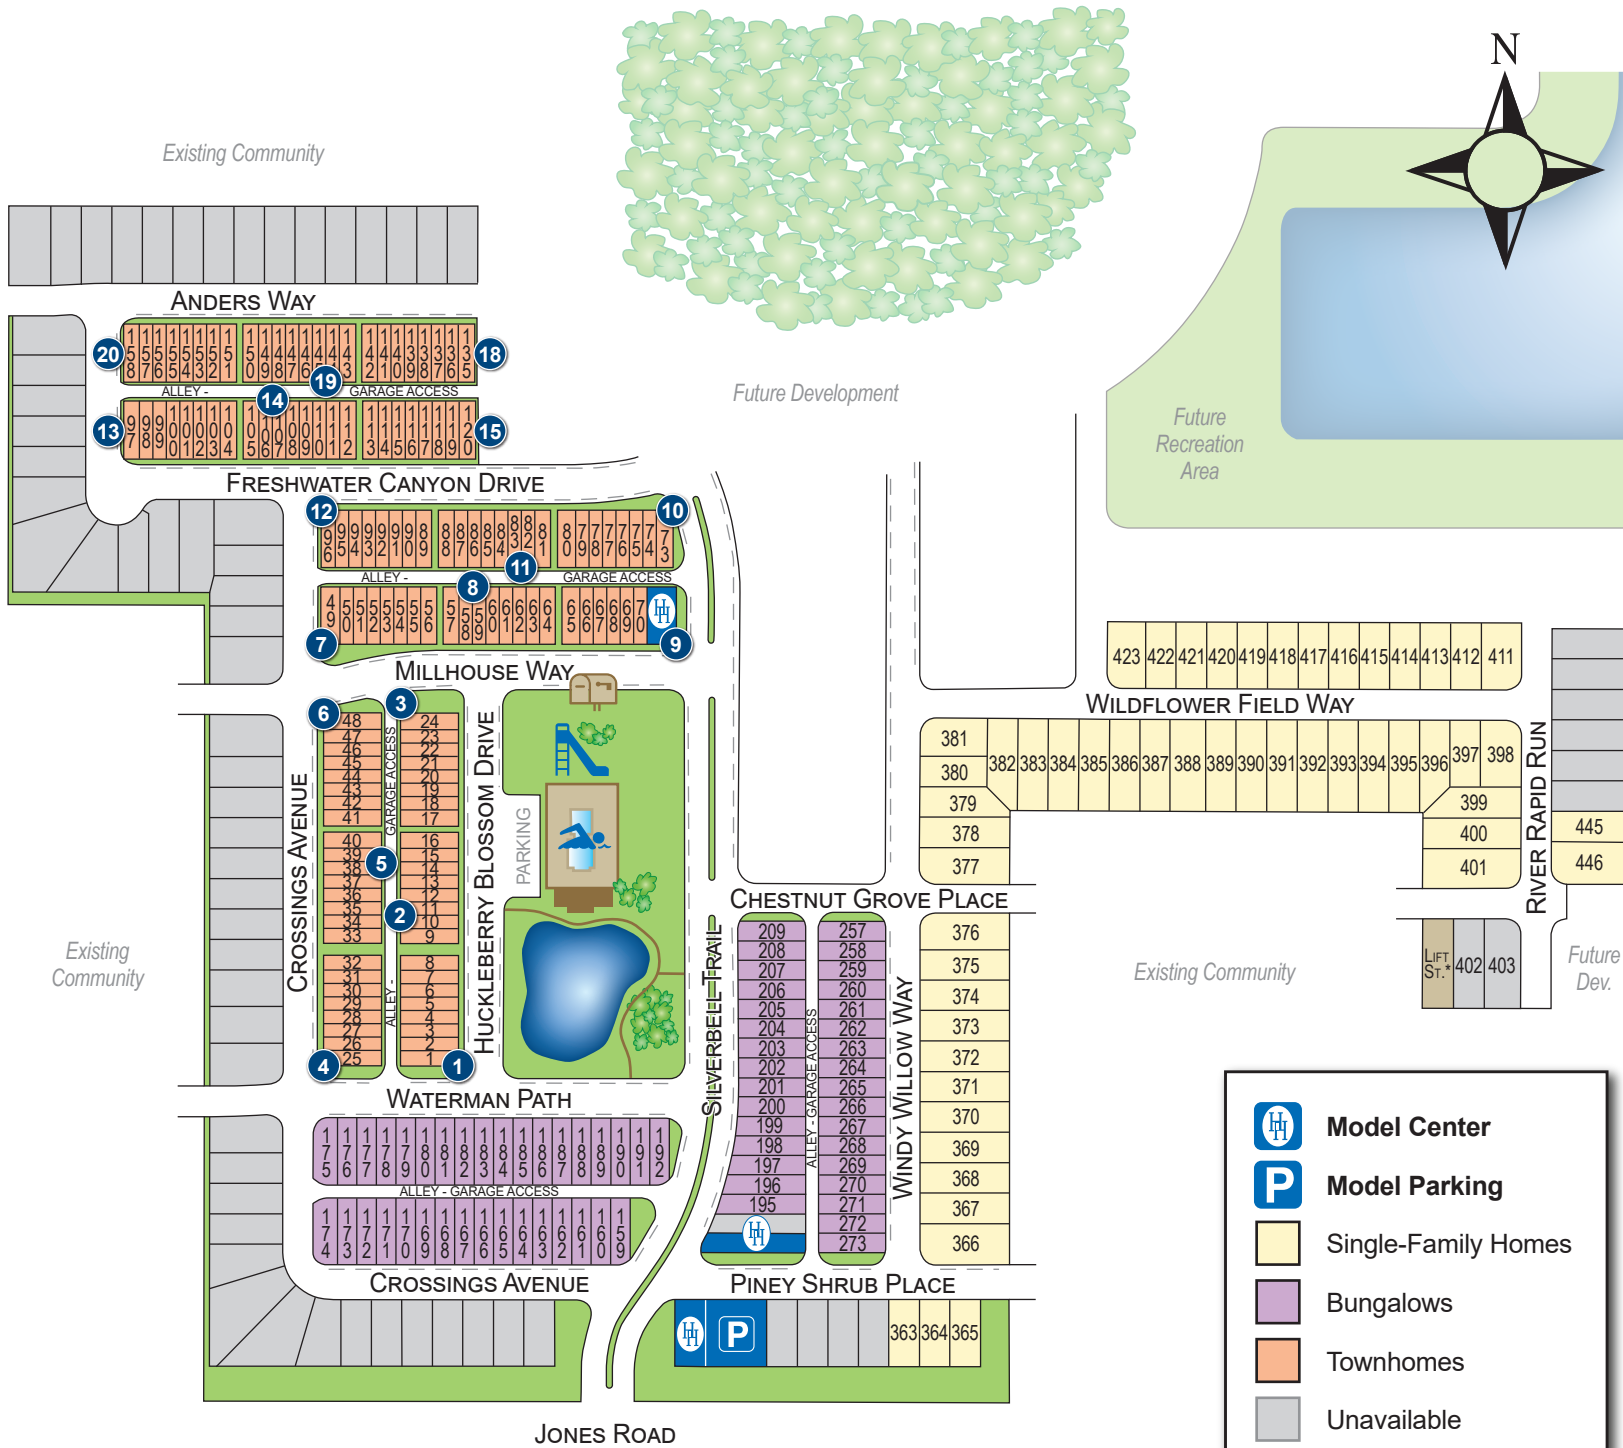

The Crossings

Neighborhood Layout

02/16/24

	Model Center
	Model Parking
	Single-Family Homes
	Bungalows
	Townhomes
	Unavailable
	Townhome Building #
	Amenity Center
	Trail
	Mailbox Kiosk
	Parallel Parking

Highland Homes
The value leaders.

The Crossings • 5850 Piney Shrub Place • St. Cloud, FL 34771 • (407) 630-7700

www.HighlandHomes.ORG

*A lift station is a wastewater pumping facility area or building. This map is an artist's conceptual drawing, and should not be solely relied upon for accurate depiction. Availability, terms, drawings, dimensions, features and specifications subject to change without notice. See your Community Sales Manager for details. © Copyright 2024 Highland Homes. All rights reserved. #CBC060256